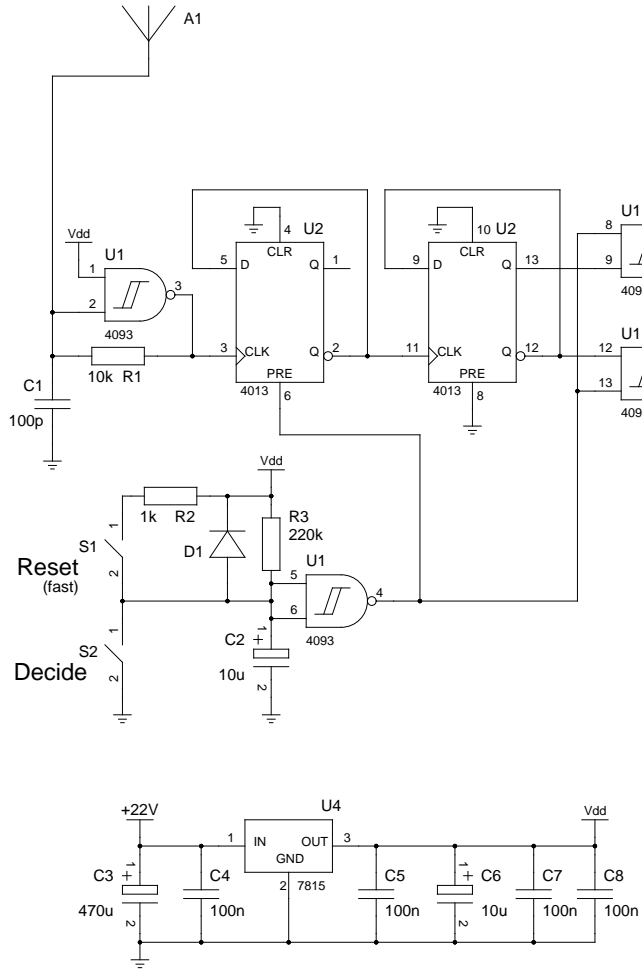

**Intentional synchronizer**  
(can read minds, depending on color of glasses)

Red – NO

Yellow – YES

Dx = 1N4148