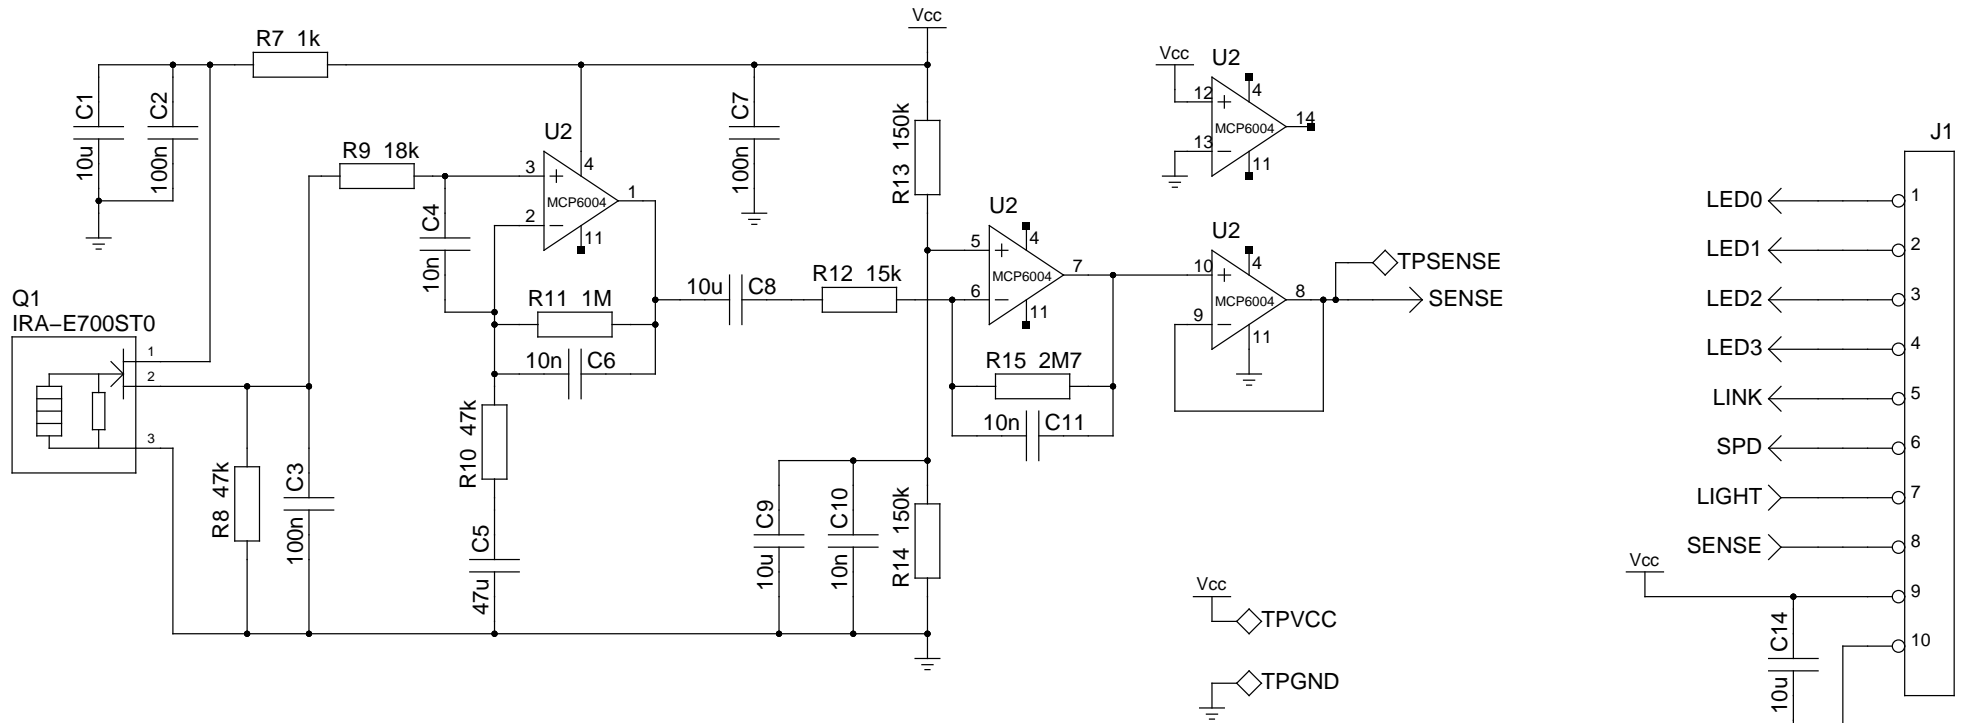

504 Segment Clock Control		
TITLE	FILE: CC-BY-SA-3.0	REVISION: 20121202
PAGE 1	OF 1	DRAWN BY: Vagrearg

504 Segment Clock PSU			
TITLE			
FILE:	CC-BY-SA-3.0	REVISION:	20121129
PAGE	1 OF 1	DRAWN BY:	Vagrearg

504 Segment Clock Sensors			
TITLE			
FILE:	CC-BY-SA-3.0	REVISION:	20130705
PAGE	1 OF 1	DRAWN BY:	Vagrearg