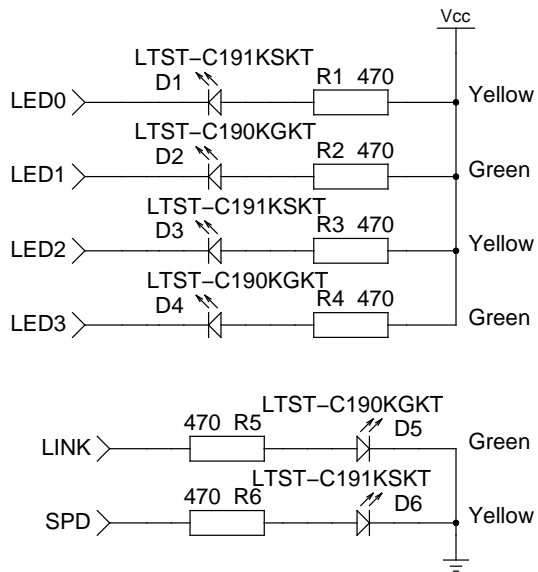

504 Segment Clock Control		
TITLE	FILE: CC-BY-SA-3.0	REVISION: 20121202
PAGE 1	OF 1	DRAWN BY: Vagrearg

504 Segment Clock PSU			
TITLE			
FILE:	CC-BY-SA-3.0	REVISION:	20121129
PAGE	1 OF 1	DRAWN BY:	Vagrearg

504 Segment Clock Sensors			
TITLE			
FILE:	CC-BY-SA-3.0	REVISION:	20130705
PAGE	1 OF 1	DRAWN BY:	Vagrearg