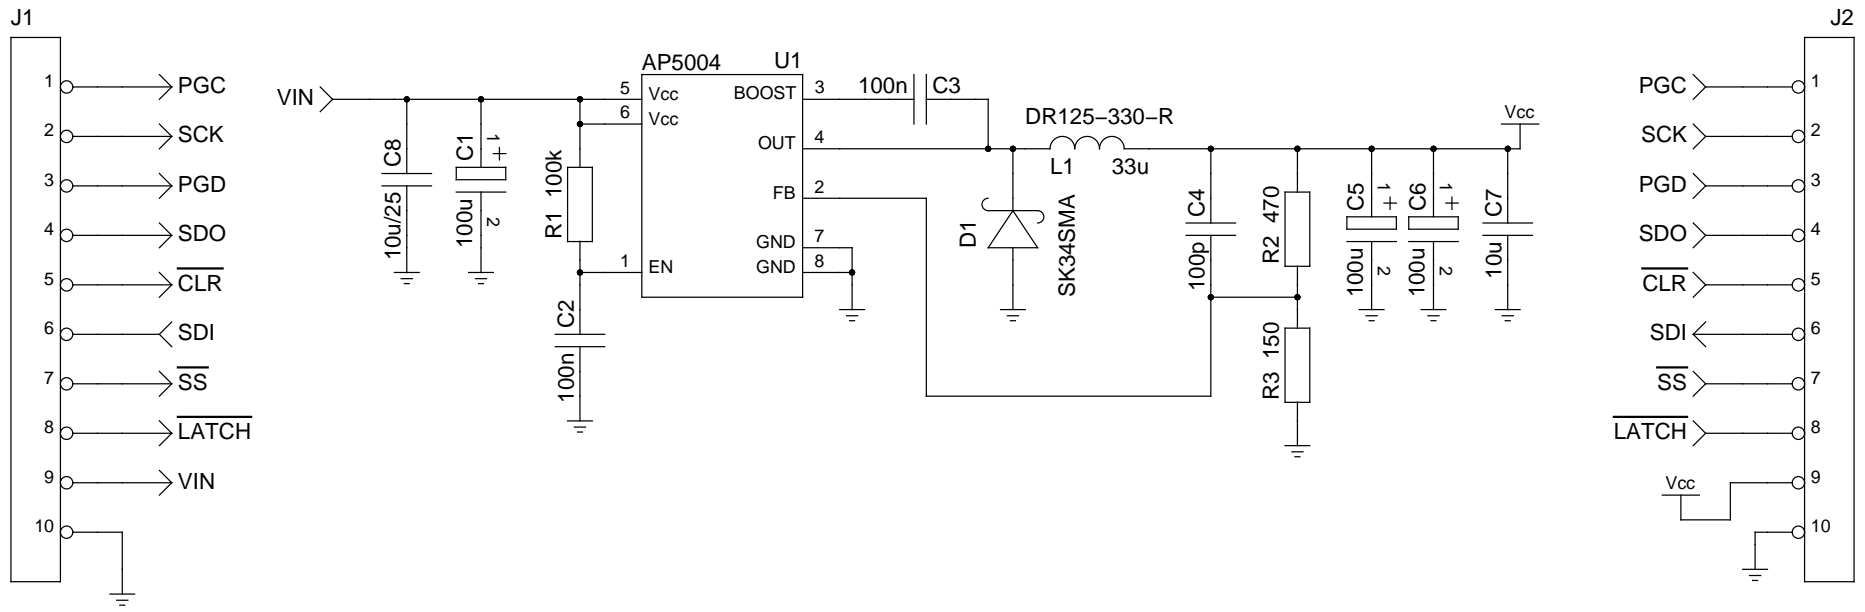

504 Segment Clock Control		
TITLE	FILE: CC-BY-SA-3.0	REVISION: 20121202
PAGE 1	OF 1	DRAWN BY: Vagrearg

504 Segment Clock PSU			
TITLE			
FILE:	CC-BY-SA-3.0	REVISION:	20121129
PAGE	1 OF 1	DRAWN BY:	Vagrearg

504 Segment Clock Sensors			
TITLE			
FILE:	CC-BY-SA-3.0	REVISION:	20130705
PAGE	1 OF 1	DRAWN BY:	Vagrearg