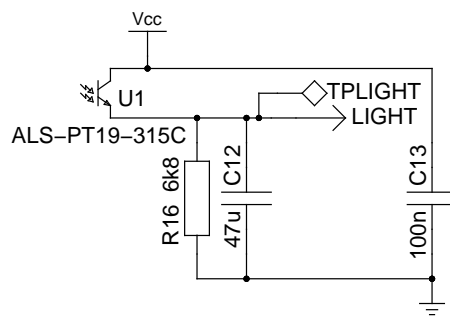

504 Segment Clock Control		
TITLE	FILE: CC-BY-SA-3.0	REVISION: 20121202
PAGE 1	OF 1	DRAWN BY: Vagrearg

504 Segment Clock PSU			
TITLE			
FILE:	CC-BY-SA-3.0	REVISION:	20121129
PAGE	1 OF 1	DRAWN BY:	Vagrearg

504 Segment Clock Sensors			
TITLE			
FILE:	CC-BY-SA-3.0	REVISION:	20130705
PAGE	1 OF 1	DRAWN BY:	Vagrearg