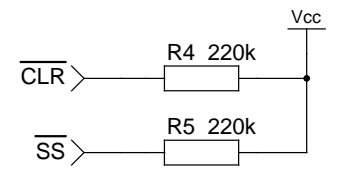

504 Segment Clock Control		
TITLE	FILE: CC-BY-SA-3.0	REVISION: 20121202
PAGE 1	OF 1	DRAWN BY: Vagrearg

504 Segment Clock PSU			
TITLE			
FILE:	CC-BY-SA-3.0	REVISION:	20121129
PAGE	1 OF 1	DRAWN BY:	Vagrearg

504 Segment Clock Sensors			
TITLE			
FILE:	CC-BY-SA-3.0	REVISION:	20130705
PAGE	1 OF 1	DRAWN BY:	Vagrearg