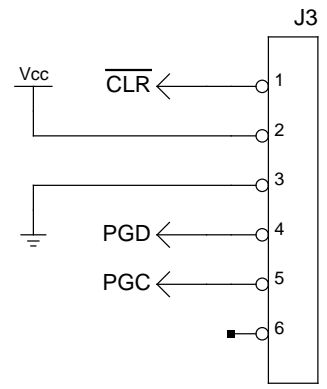

504 Segment Clock Control		
TITLE	FILE: CC-BY-SA-3.0	REVISION: 20121202
PAGE 1	OF 1	DRAWN BY: Vagrearg

504 Segment Clock PSU			
TITLE			
FILE:	CC-BY-SA-3.0	REVISION:	20121129
PAGE	1 OF 1	DRAWN BY:	Vagrearg

504 Segment Clock Sensors			
TITLE			
FILE:	CC-BY-SA-3.0	REVISION:	20130705
PAGE	1 OF 1	DRAWN BY:	Vagrearg