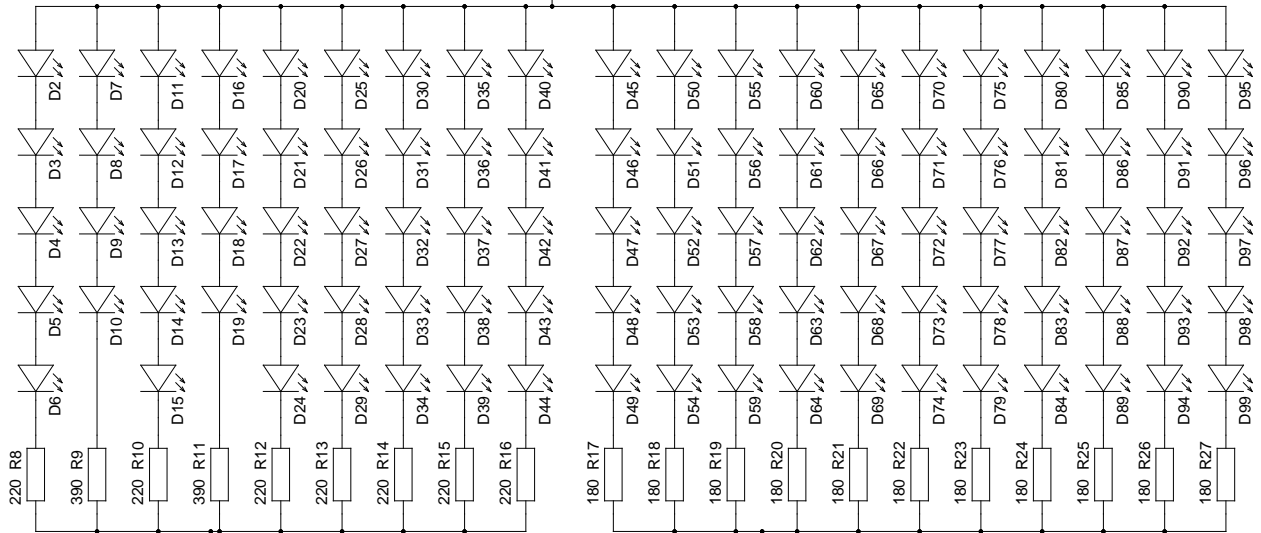

Red - NO

Green - YES

Intentional synchronizer
(can read minds, depending on color of glasses)

| | | |
|-------------------------------------|------|--|
| Executive Decision Maker Pro | | |
| TITLE | | |
| FILE: | | |
| PAGE 1 | OF 1 | REVISION: 20130821 DRAWN BY: Vagrearg |