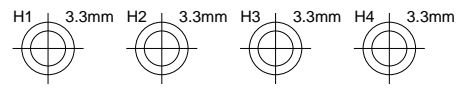

Red - NO

Green - YES

Intentional synchronizer
(can read minds, depending on color of glasses)

| | | |
|-------------------------------------|------|--|
| Executive Decision Maker Pro | | |
| TITLE | | |
| FILE: | | |
| PAGE 1 | OF 1 | REVISION: 20130821 DRAWN BY: Vagrearg |