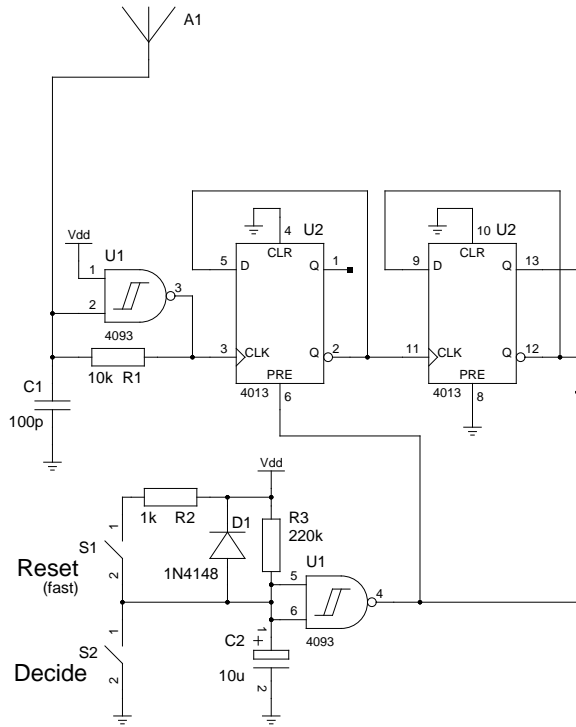

Red - NO

Green - YES

Intentional synchronizer
(can read minds, depending on color of glasses)

| | | |
|-------------------------------------|------|--|
| Executive Decision Maker Pro | | |
| TITLE | | |
| FILE: | | |
| PAGE 1 | OF 1 | REVISION: 20130821 DRAWN BY: Vagrearg |